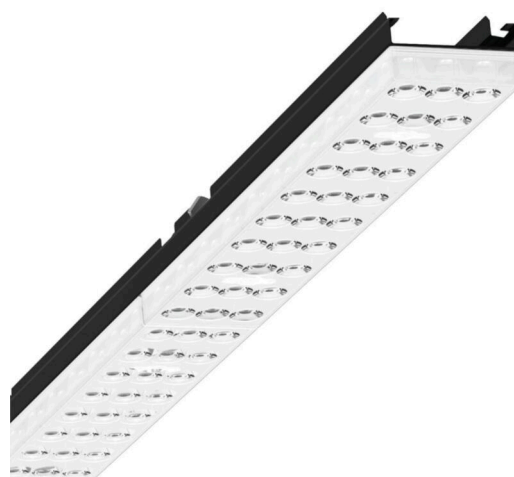

Device mount - Individual.Lens.Optic - direct, extremely wide distribution - visually continuous

Device mount made of a galvanised, profiled steel sheet; surface coated with polyester resin. Tool-free attachment with design-integrated pressure caps guarantee protection against theft and dismantling. Housing colour black RAL 9005; Direct, extremely wide-beam light distribution using individual LED lens optic made of PMMA plastic. The single lens optics ensure absolute ease of assembly and are simple to maintain thanks to the easily cleaned surface. The inner rhythm of the 3-row single lens arrangement and the overriding device mount are perfectly in tune to guarantee a homogeneous appearance in the object. Electrical connection by means of a fixed, 3-pin, quick-fit plug connector and a free choice of phases. Integrated guide for fast contacting. They are exchangeable, permit modernisation and reliably prolong the service life of the overall system.

MECHANICS

Housing colour	black RAL 9005
Dimensions (LxWxH/DxH)	1531mm x 55mm x 37mm
Weight (net)	1.9kg
Type of installation	Mounting rail system installation, Light structure

Dimensions

L	1531 mm	Length
B	55 mm	Width
H	37 mm	Height

DEEP-LINK

<https://www.regiolux.de/en/article/19480004014>

Reference	LED 4000lm 840
ηLB	100 %
Φ ↓/↑	98 % / 2 %
UGR lat./long.	21.0 / 21.3