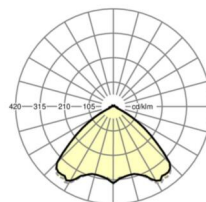

CHARACTERISTICS

Order number	19480004014
EAN number	4020863395743
Commodity code	94051190
Certification mark	IP 20, Protection class I, ENEC10 VDE, F, HACCP DIN10500/Food/IFS-application-related suitability/BRC, Indoor, CE
Impact resistance (IK rating)	IK03 (-20°C bis 45°C)
Ambient temperatur	ta -20°C to 45°C
Warranty period	5 years
State funding programs	BEG - Federal funding for efficient buildings (valid only for Germany)

ELECTRICAL ENGINEERING

Controller	Electronic driver (1 pcs.)
System output	26W
Mains voltage	230V/50Hz
Energy efficiency class/light source	D

LIGHTING TECHNOLOGY

Placement	LED, Colour rendering/Light colour CRI ≥ 80 / 4000K
Colour tolerance (MacAdam)	3SDCM
Photobiological safety (Luminaire)	RG1
Nominal luminous flux	4408lm
LED service life	50000h L80/B10 (Tq 45°C)
Luminaire luminous efficiency	172lm/W
Beam angle	105° (C0) / 105° (C90)
UGR lat./long.	21.0 / 21.3

MECHANICS

Housing colour	black RAL 9005
Dimensions (LxWxH/DxH)	1531mm x 55mm x 37mm
Weight (net)	1.9kg
Type of installation	Mounting rail system installation, Light structure

Dimensions

L	1531 mm	Length
B	55 mm	Width
H	37 mm	Height

DEEP-LINK

<https://www.regiolux.de/en/article/19480004014>

Reference	LED 4000lm 840
ηLB	100 %
Φ ↓/↑	98 % / 2 %
UGR lat./long.	21.0 / 21.3